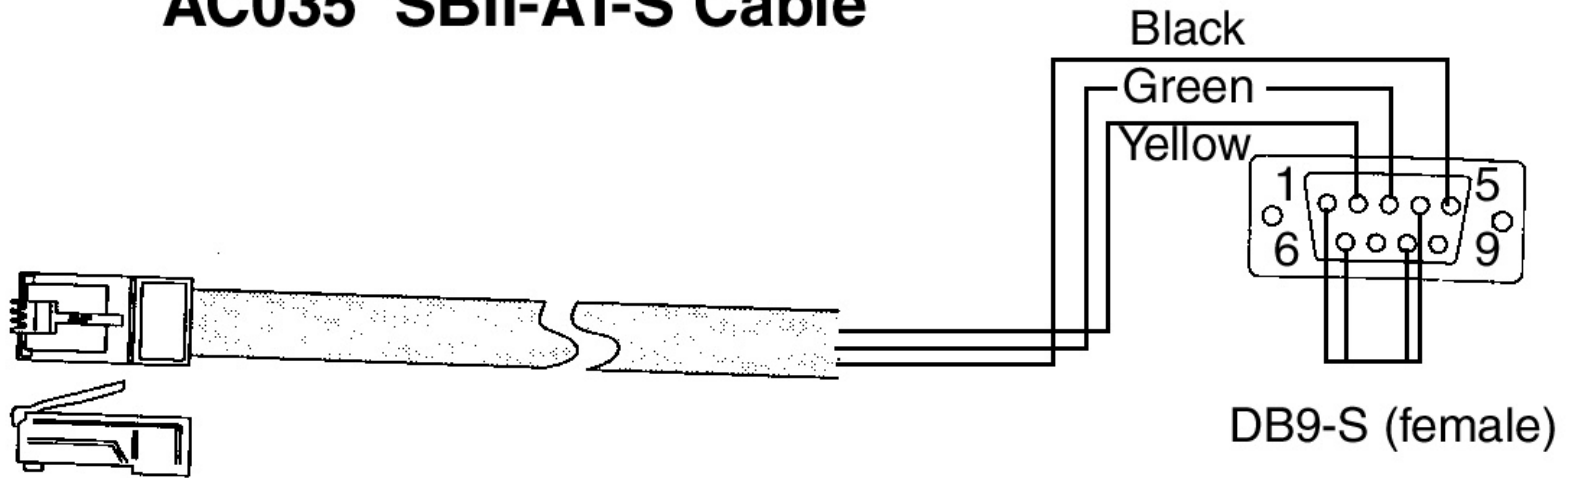

## AC035 SBII-AT-S Cable

### Wiring Legend

Telco 8      DB9-S

3 Yellow 2

4 Green 3

6 Black 5

On DB9-S Connector  
Jumper Pins 1, 4, 6 & 8